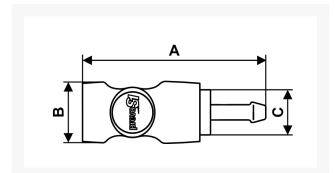

## Additional Information

---

SKU	9ESI071813
EAN	08712418285819
Weight (kg)	0.086000
Air flow at 6 bar (l/min)	1820
Connection type	Euro / Hose connection
Thread size (mm)	13
Number of connections	2
Shape	Straight
Maximum pressure (bar)	12
Working temperature (°C)	-15°C +70°C
Safety standard	Yes
Safety standard type	ISO 4414
Rotatable	No
Hardened	No
Condensate separator	No
Flow regulator	No
Material	Composite
Blister	No
Quantity in overbox	1