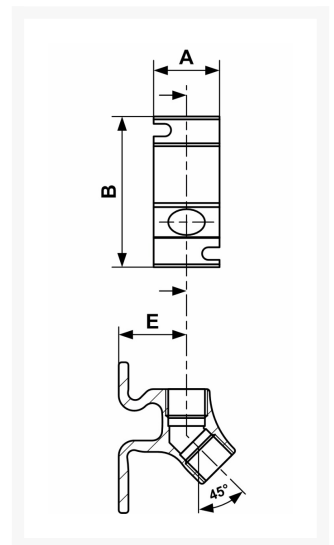

Wall mount manifold 1 outlet 1/2"

Product Images

Additional Information

SKU	9ALRMF12112
EAN	08712418359251
Weight (kg)	0.150000
Outlet connection (")	1/2"
Thread type	Female
Maximum pressure (bar)	13 at 40°C
Material	Aluminium