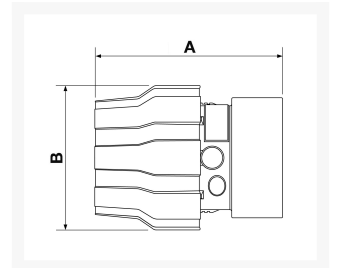

Aluminium sleeve coupling 40 mm 1 1/2" female

Product Images

Additional Information

| | |
|-------------------------|---------------|
| SKU | 9PPSMF4049 |
| EAN | 3660058243179 |
| Weight (kg) | 0.220000 |
| Length (mm) | 93 |
| Width (mm) | 66 |
| Construction (material) | Aluminum |
| Diameter Ø (mm) | 40 |
| Maximum pressure (bar) | 13 at 40°C |
| Thread size (") | 1 1/2 |
| Thread type | Female |