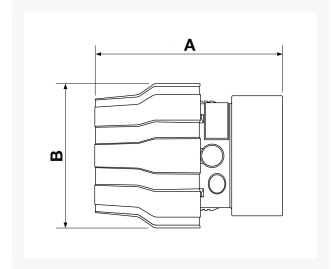

# Aluminium sleeve coupling 25 mm 3/4" female

## Additional Information

---

SKU	9PPSMF2527
EAN	8712418308839
Weight (kg)	0.070000
Length (mm)	64
Width (mm)	46
Construction (material)	Aluminum
Diameter Ø (mm)	25
Maximum pressure (bar)	13 at 40°C
Thread size (")	3/4
Thread type	Female