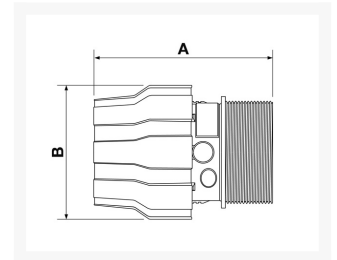

Aluminium sleeve coupling/nipple 63 mm 1/2" male

Product Images

Additional Information

SKU	PPSMM6376
EAN	3660058240604
Weight (kg)	0.520000
Length (mm)	125
Width (mm)	98
Construction (material)	Aluminum
Diameter Ø (mm)	63
Maximum pressure (bar)	13 at 40°C
Thread size (")	2 1/2
Thread type	Male