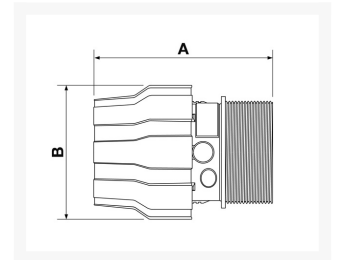

# Aluminium sleeve coupling/nipple 63 mm

## Additional Information

---

SKU	PPSMM6360
EAN	3660058243117
Weight (kg)	0.510000
Length (mm)	124
Width (mm)	98
Construction (material)	Aluminum
Diameter Ø (mm)	63
Maximum pressure (bar)	13 at 40°C
Thread size (")	2
Thread type	Male