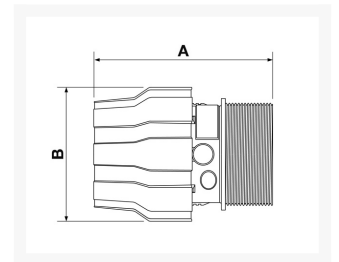

# Aluminium sleeve coupling/nipple 25 mm 1" male

## Additional Information

---

SKU	9PPSMM2534
EAN	8712418360189
Weight (kg)	0.070000
Length (mm)	64
Width (mm)	46
Construction (material)	Aluminum
Diameter Ø (mm)	25
Maximum pressure (bar)	13 at 40°C
Thread size (")	1
Thread type	Male