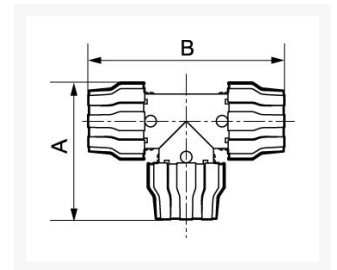

Tee coupling 40 mm female

Product Images

Additional Information

| | |
|-----------------------------|---------------|
| SKU | 9PPSTE40 |
| EAN | 3660058242691 |
| Weight (kg) | 0.590000 |
| Length (mm) | 192 |
| Width (mm) | 122 |
| Construction (material) | Aluminum |
| Diameter \varnothing (mm) | 40 |
| Maximum pressure (bar) | 13 at 40°C |