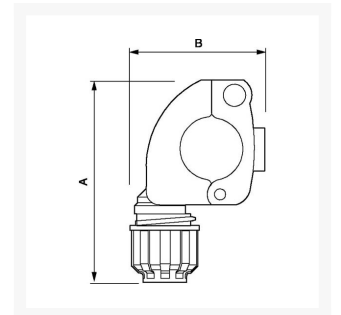

Reducing Quick branch plug 25 x 20 mm

Product Images

Additional Information

SKU	9ALRBP2520
EAN	08712418282429
Weight (kg)	0.226000
Length (mm)	70
Height (mm)	110
Construction (material)	Polyamide
Diameter Ø (mm)	25 x 20
Maximum pressure (bar)	13 at 40°C