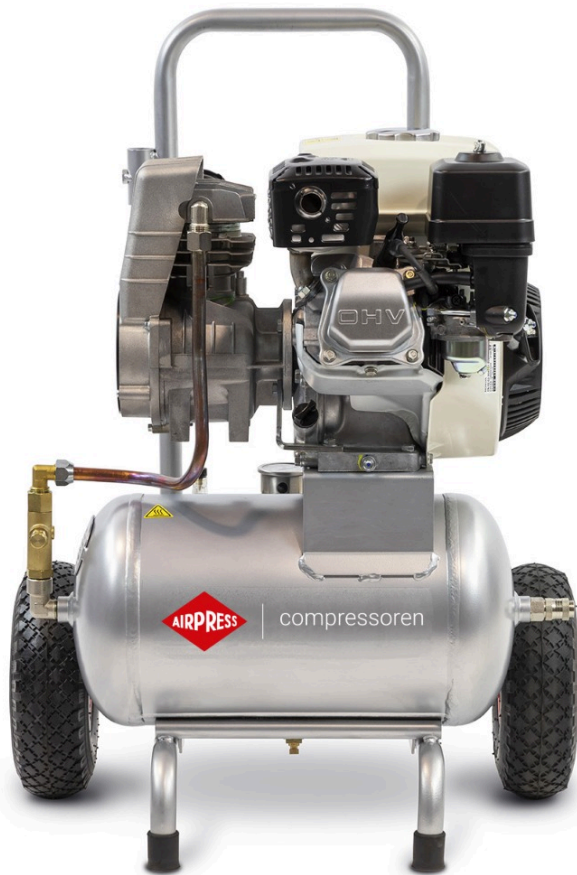

Mobile compressor BM 20-275 Airpress (HONDA GP160) 10 bar 4.8 / 3.6 kW 200 l/min 20 l

36779

Product details

SKU	36779
EAN	8712418418873
Length (mm)	610
Width (mm)	460
Height (mm)	850
Weight (kg)	40.000000
Start	Manual
Drive	Direct driven 1:1
Air receiver	Yes
Capacity air receiver (l)	20
Galvanized tank	No
Intake capacity (l/min)	275
Free air delivery (l/min)	200
Free air delivery (m3/h)	12
Maximum pressure (bar)	10
Sound volume reduction	No
Connection type	Euro / Orion
Number of couplings air connections	1
Number of reducable couplings air connections	1
Stages	1
Oilfree	No
Filter with reducer	No
Pump speed (RPM)	3400
Motor Type	Honda GP160
Motor power (hp / kW)	4.8 HP / 3.6 kW

Wheels	Yes
Pump type	S15
Intercooler	No
After cooler	No
Fuel	Benzine