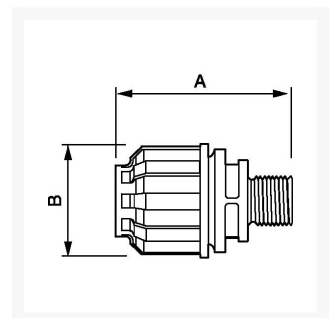

# Coupling 40 mm 1 1/4" male

## Additional Information

---

|                         |                |
|-------------------------|----------------|
| SKU                     | 9ALRPM4042     |
| EAN                     | 08712418282856 |
| Weight (kg)             | 0.201000       |
| Length (mm)             | 97             |
| Width (mm)              | 80             |
| Construction (material) | Polyamide      |
| Diameter Ø (mm)         | 40             |
| Maximum pressure (bar)  | 13 at 40°C     |
| Thread size (")         | 1 1/4          |
| Thread type             | Male           |