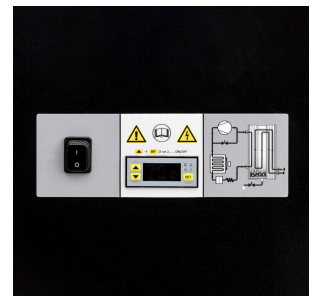

# Compressed air dryer RDO 180 1 1/2" 3000 l/min "Timer" automatic condensation drain

3900180

## Product details

SKU	3900180
EAN	08712418408980
Length (mm)	495
Width (mm)	588
Height (mm)	826
Weight (kg)	52.000000
Air flow at 7 bar (l/min)	3000
Air flow at 7 bar (m3/h)	180
Air connection (")	1 1/2
Connection type	Female
Maximum pressure (bar)	16
Voltage (V)	230 V / 50 Hz / 1 Ph
Power (kW)	0.60
Cooling air volume (m3/h)	700
Refrigerant	R513A
Refrigerant weight (kg)	0.71
Control panel	Digital
Pressure dew points (°C)	3
Max. inlet air temperature (°C)	55
Minimum ambient temperature (°C)	1
Maximum ambient temperature (°C)	45
Purity class - humidity (ISO 8573-1)	4
IP classification	IP 65
Heat rejection (kW)	1.5
Noise level dB(A) (0 m)	>65
Type condensation drain	Automatic "Zero-loss"