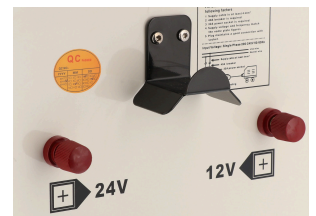

# Battery rectifier 1600 12/24V 560A 35-800Ah with startup system

77103

## Product details

SKU	77103
EAN	8712418357165
Weight (kg)	2.900000
Length (mm)	265
Width (mm)	180
Height (mm)	185
Type	1600
Start	560
Power (kVA)	16
Voltage (V)	220-240V
Charging voltage (V)	12/24V
Charging current (A)	60
Starting aid	Yes
Battery capacity (Ah)	35 - 800
Battery type	standardowy + żelowy
Cable length (m)	3