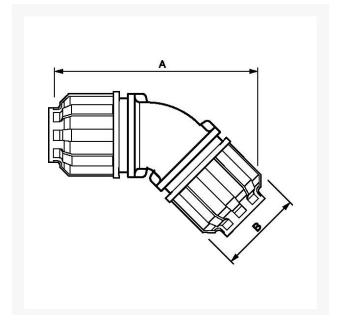

# Elbow coupling 40 mm 45 degrees

## Additional Information

---

SKU	9ALR4C40
EAN	08712418282641
Weight (kg)	0.371000
Length (mm)	158
Width (mm)	80
Construction (material)	Polyamide
Diameter Ø (mm)	40
Maximum pressure (bar)	13 at 40°C