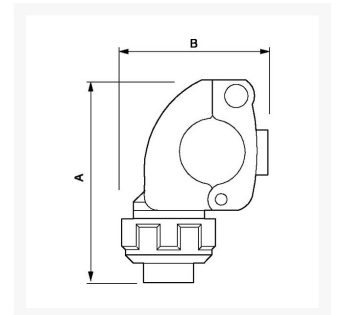

Quick branch plug threaded 40 mm x 1/2" female

Product Images

Additional Information

SKU	9AVRBT4012
EAN	08712418282481
Weight (kg)	0.260000
Height (mm)	125
Construction (material)	Polyamide
Diameter Ø (mm)	40
Maximum pressure (bar)	13 at 40°C
Thread size (")	1/2
Thread type	Female