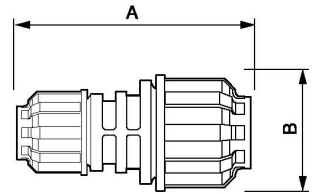

# Reducer coupling 32 x 25 mm

9ALRMR3225

# Product details

SKU	9ALRMR3225
EAN	08712418282559
Length (mm)	114
Width (mm)	65
Diameter (mm)	32 x 25
Weight (kg)	0.177000
Construction (material)	Polyamide
Maximum pressure (bar)	13 at 40°C