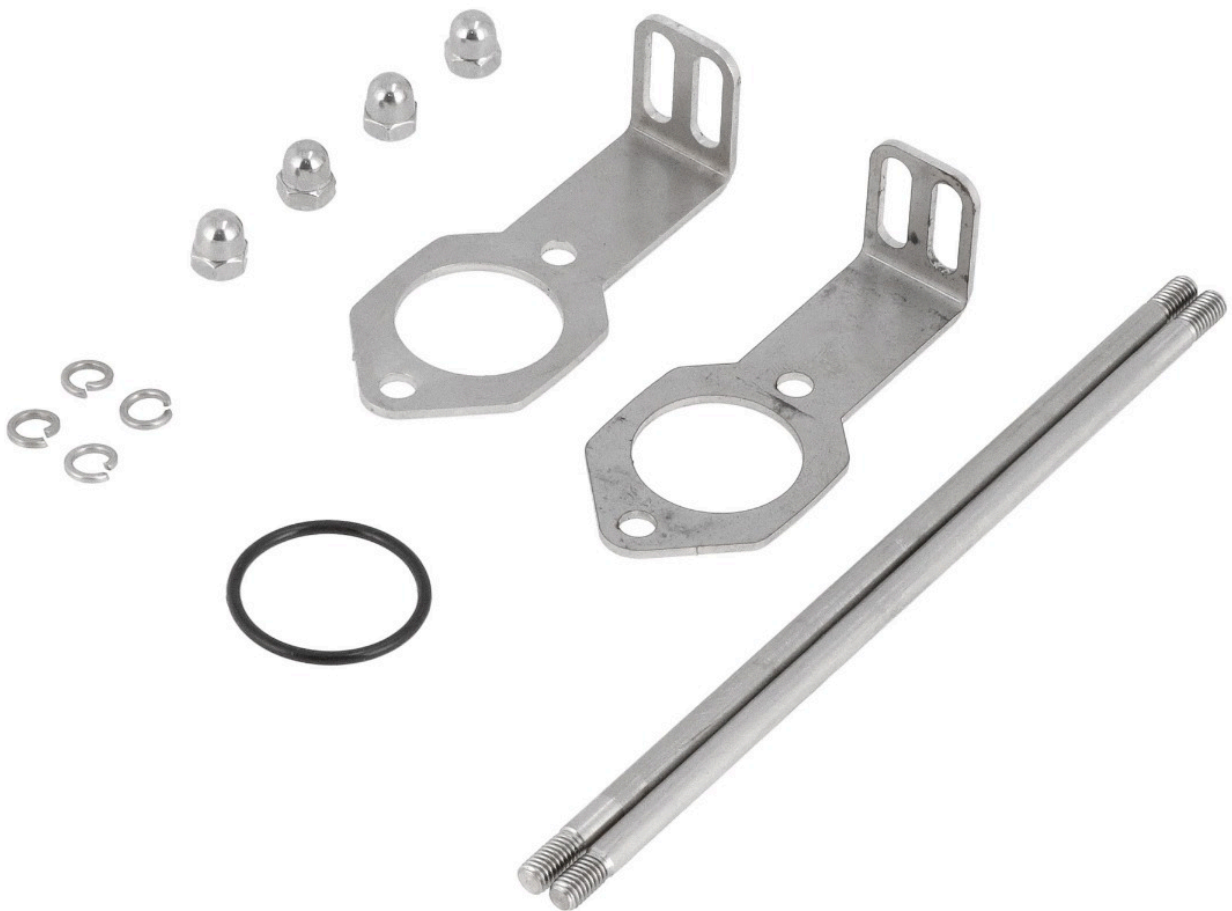

# Wall mounting brackets for 2 filters 1/4" - 3/4"

WKAAF2L

# Product details

SKU	WKAAF2L
EAN	8712418398434
Weight (kg)	0.220000
Characteristics	Intended for fasten 2 filters.
Air filter thread connection (")	1/4 - 3/4
Working pressure (bar)	0 - 16