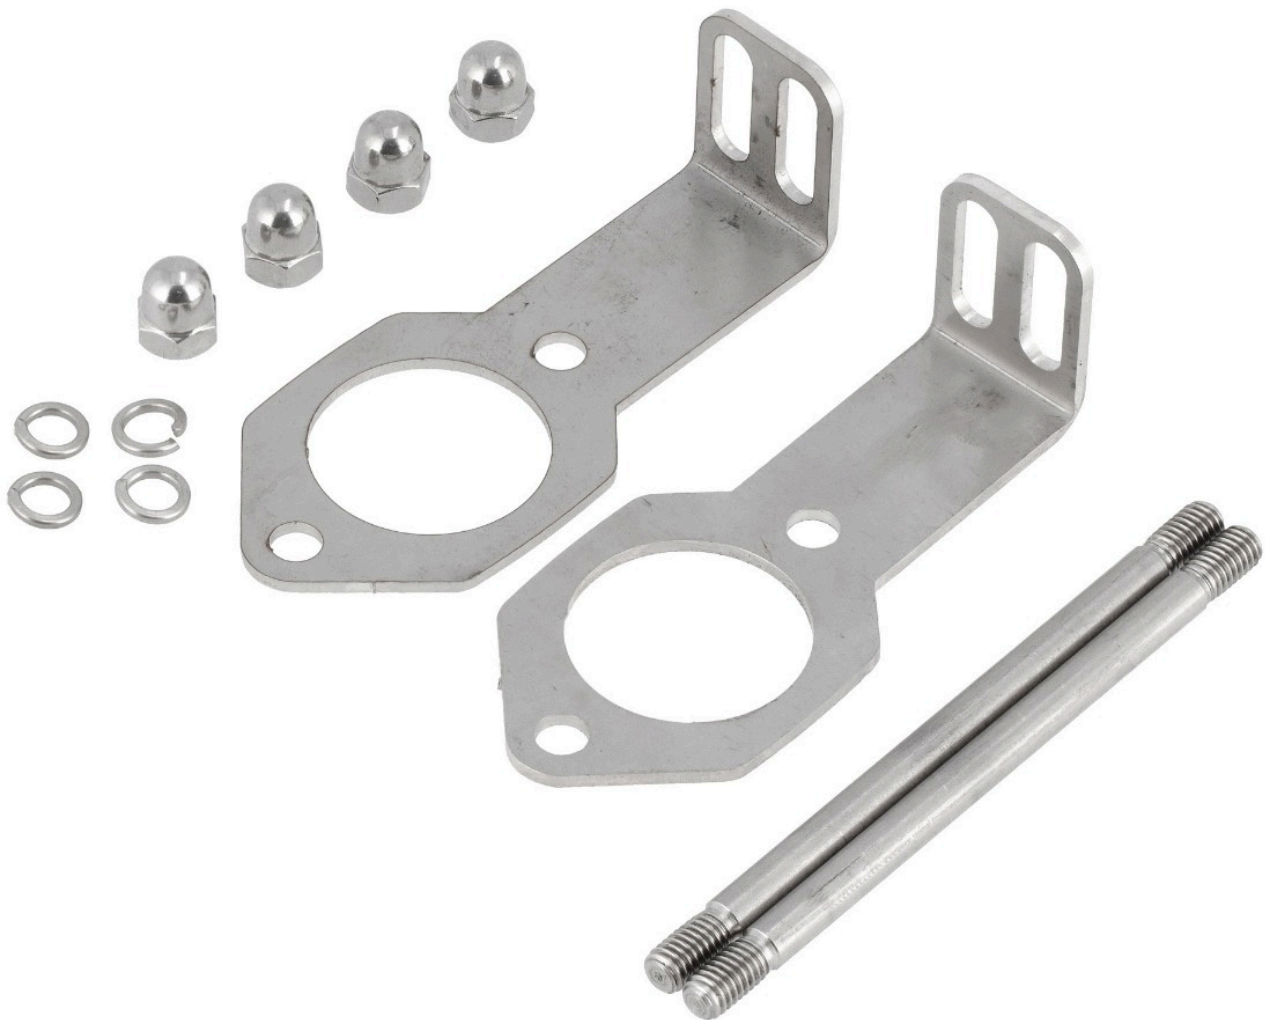

Wall mounting brackets for 1 filter 1/4" - 3/4"

WKAAF1L

Product details

SKU	WKAAF1L
EAN	8712418398427
Weight (kg)	0.160000
Characteristics	Intended for fasten 1 filter.
Air filter thread connection (")	1/4 - 3/4
Working pressure (bar)	0 - 16