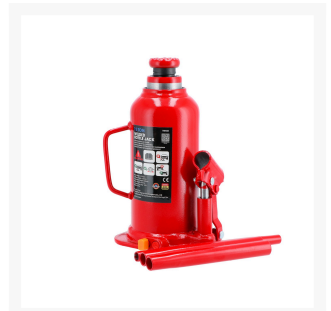

# Bottle jack 15 ton 230-460 mm dish height

## Additional Information

---

Weight (kg)	8.400000
SKU	72148-1
EAN	8712418241938
Lifting capacity (kg)	15000 kg
Min. Plate height (mm)	230
Max. Plate height (mm)	460
Hydraulic	No