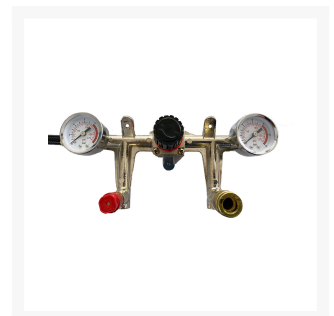

Pressure regulator complete (manometer, hose, pressure switch, safety valve, compressed air coupling)

Product Images

Additional Information

SKU	36851-59-1
EAN	8712418291315