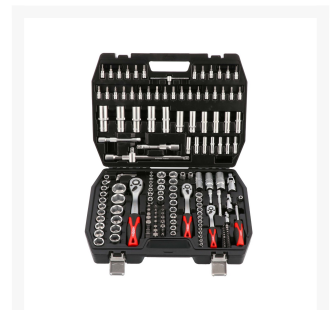

# Cap set 171 parts professional

## Additional Information

---

SKU	75247
EAN	8712418394351
Weight (kg)	8.500000
Length (mm)	455
Width (mm)	95
Height (mm)	365
Warranty	5 years
Number of tools	171