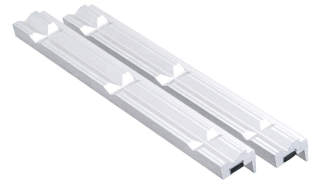

Protective jaw prism 250 mm

Product Images

Additional Information

SKU	70005-P
EAN	8712418392197
Jaw width (mm)	250 (10")