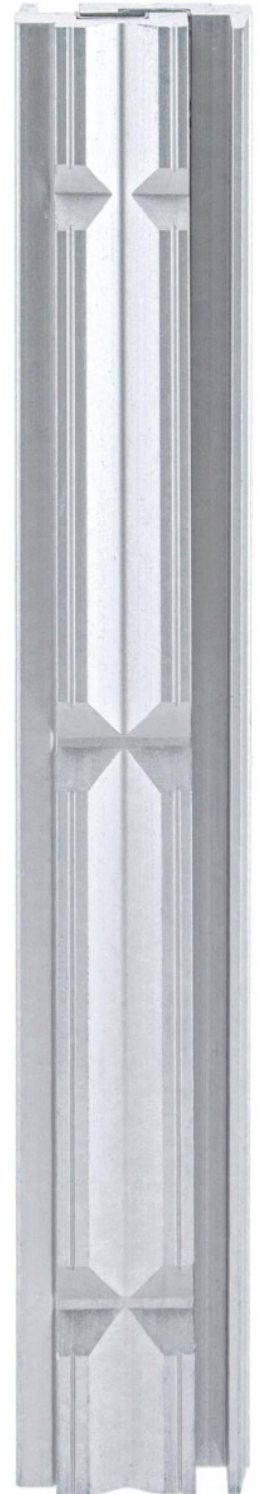

Protective jaw prism 250 mm

Product Images

Additional Information

SKU	70005-P
EAN	8712418392197
Jaw width (mm)	250 (10")