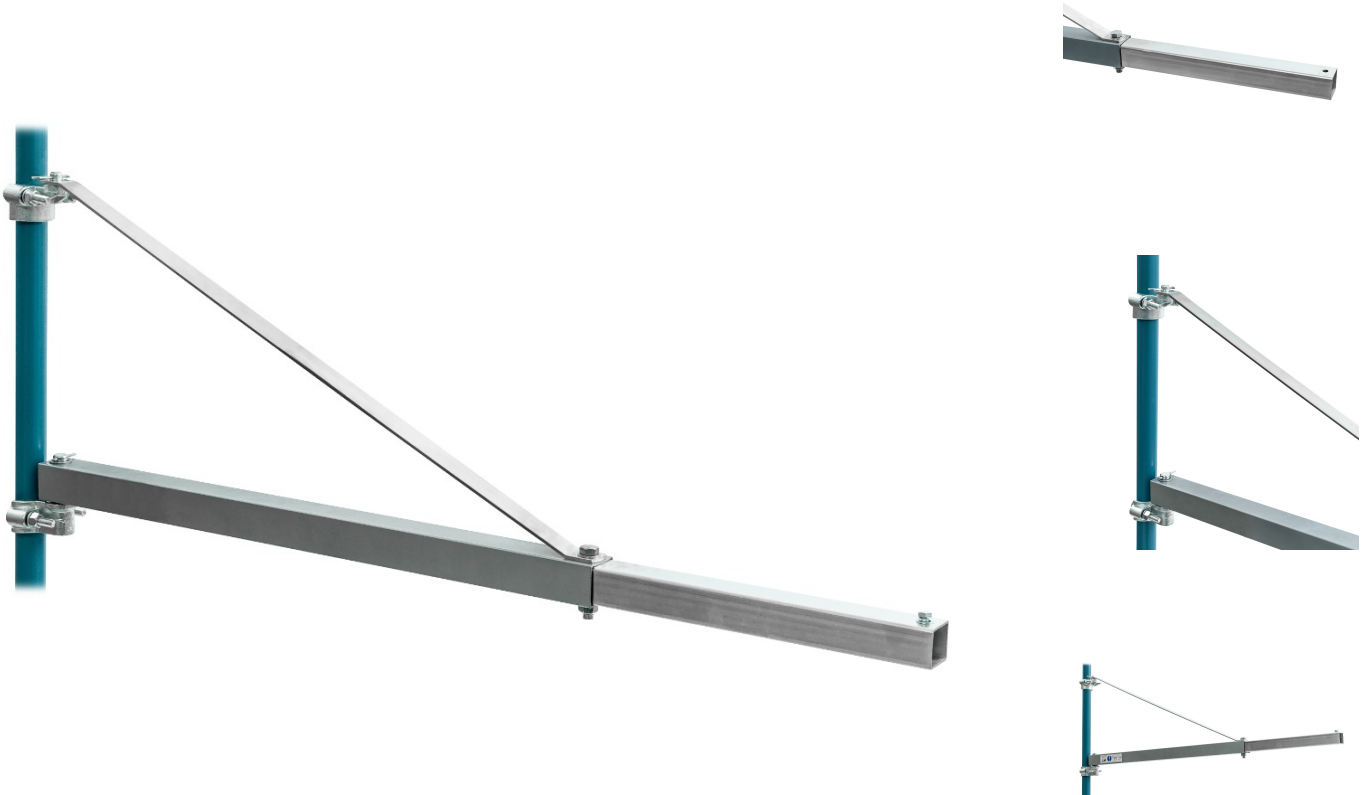

Swivel arm 300/600 kg 750/1100 mm

78002

Product details

SKU	78002
EAN	8712418336344
Length (mm)	1100
Width (mm)	100
Height (mm)	380
Weight (kg)	7.000000
Arm length - unfolded (mm)	1100
Arm length - not extended (mm)	750
Max. lift capacity - unfolded (kg)	300
Max. lift capacity - not extended (kg)	600
Swivel range (°)	180
Characteristics	Easy assembly
Material	Metal