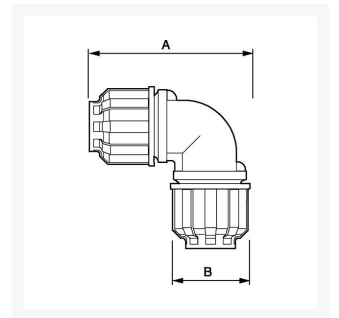

# Elbow coupling 63 mm 90 degrees

## Additional Information

---

SKU	9ALR9C63
EAN	008712418321906
Weight (kg)	0.583000
Length (mm)	150
Width (mm)	93
Construction (material)	Polyamide
Diameter Ø (mm)	63
Maximum pressure (bar)	13 at 40°C