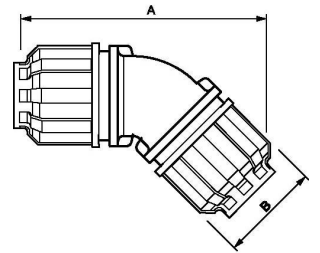

Elbow coupling 63 mm 45 degrees

9ALR4C63

Product details

SKU	9ALR4C63
EAN	8712418397857
Length (mm)	180
Width (mm)	93
Diameter (mm)	63
Weight (kg)	0.764000
Construction (material)	Polyamide
Maximum pressure (bar)	13 at 40°C