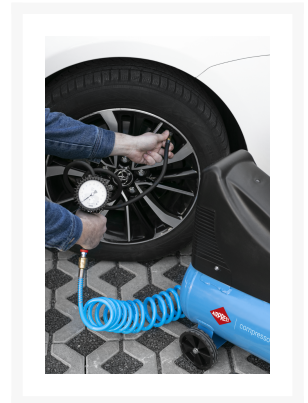

Calibrated tire inflator CEE N 86/217 with 1 m hose

Product Images

Additional Information

SKU	42069
EAN	08712418335347
Air connection (")	1/4
Maximum pressure (bar)	10
Working pressure (bar)	0 - 8