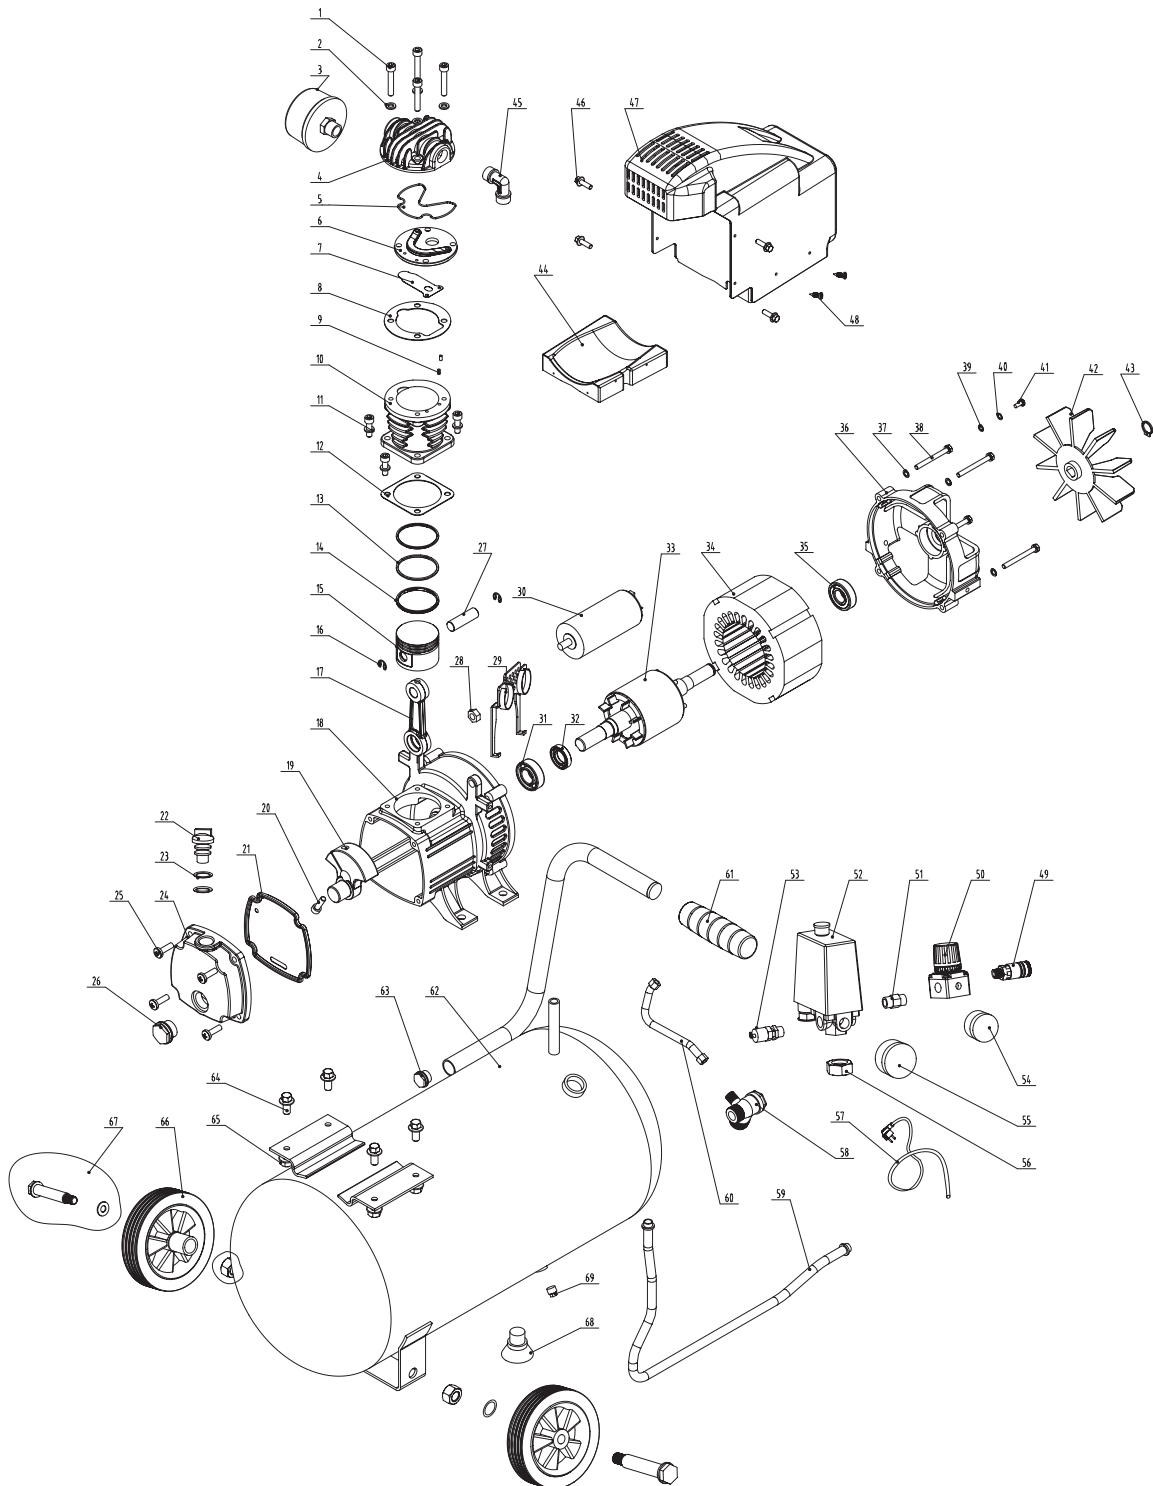

TECHNICAL DRAWING
HL 150-24

REF. NO.: 36744 - E

**36744 - E PART LIST**

REF. NO.: 36744 - E

NO.	Designation	Code SKU	Qty
1	Bolt M6×35		4
2	Spring washer 6		4
3	Air filter	36843039	1
4	Cylinder head	36744004	1
5	Gasket	36744005	1
6	Valve plate	36744006	1
7	Valve	36843006	1
8	Valve gasket	36744008	1
9	Locating pin $\Phi 3 \times 6$	36843007	2
10	Cylinder $\Phi 48$	36744010	1
11	Bolt M6×20		4
12	Cylinder gasket	36744012	1
13	Piston ring $\Phi 48 \times 2$	36843010	2
14	Oil scraper ring $\Phi 48 \times 3$	36843011	1
15	Piston $\Phi 48 \times 35.5$	36843012	1
16	Circlip $\Phi 14$		2
17	Connecting rod	36744017	1
18	Crankcase		1
19	Crankshaft	36744019	1
20	Bolt M8×20		1
21	Rubber gasket	36744021	1
22	Oil plug	36840016	1
23	Ring $\varphi 18.3 \times 2.65$		2
24	Crankcase cover	36744024	1
25	Screw M5×14		4
26	Oil leveler	36744026	1
27	Piston pin $\Phi 12 \times 39.5$	36843013	1

**36744 - E PART LIST**

REF. NO.: 36744 - E

NO.	Designation	Code SKU	Qty
28	Nut M8		1
29	Baffle		1
30	Capacitor	36744030	1
31	Sealing ring 17×35×7		1
32	Bearing 6003-RS		1
33	Rotor		1
34	Stator subassembly		1
35	Bearing 6202-RS		1
36	Motor bracket		1
37	Spring washer		4
38	Bolt M5×85		4
39	Tooth Washers		1
40	Spring washer 4		1
41	Screw M4×10		1
42	Fan	36744042	1
43	Circlip Ø14		1
44	Fan cover soleplate		1
45	Right-angle connector Rp 3/8		1
46	Bolt M5×14		4
47	Fan cover	36744047	1
48	Bolt ST3.9×12		4
49	Quick coupler	36843079	1
50	Pressure regulator	4300201	1
51	Connecting pipe		1
52	Pressure switch	4304011	1
53	Safety valve	363814	1
54	Pressure gauge 40	4345217	1